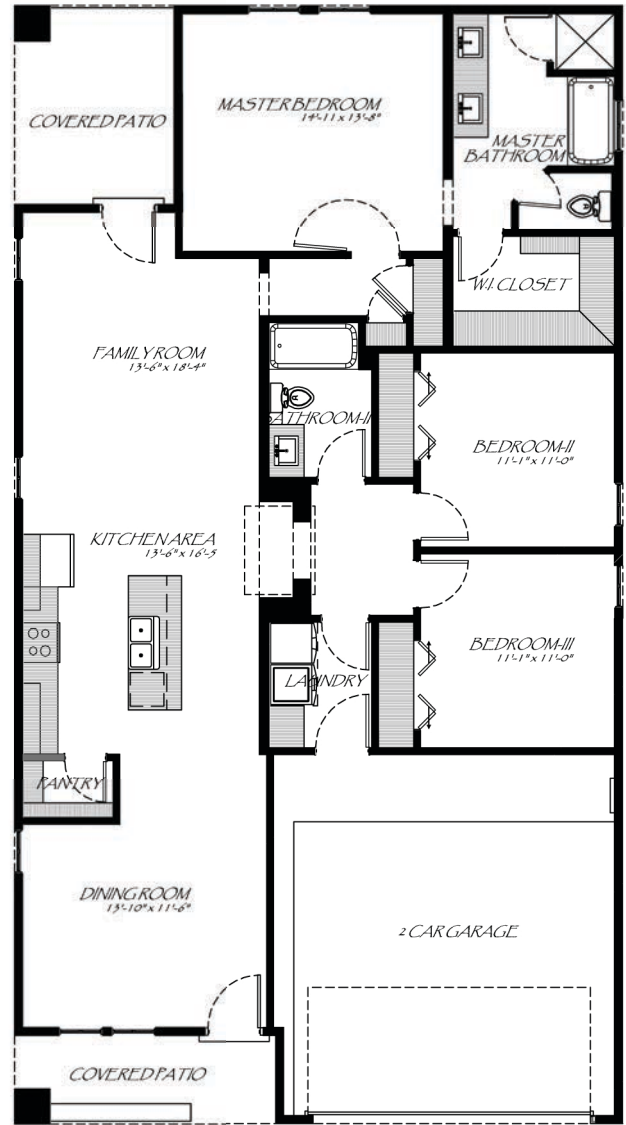

CULLERS HOMES

"NOPALITO" FLOORPLAN

FLOORPLAN

FRONT ELEVATION

For More Information
call (915) 471-6669 or
visit cullershomes.com